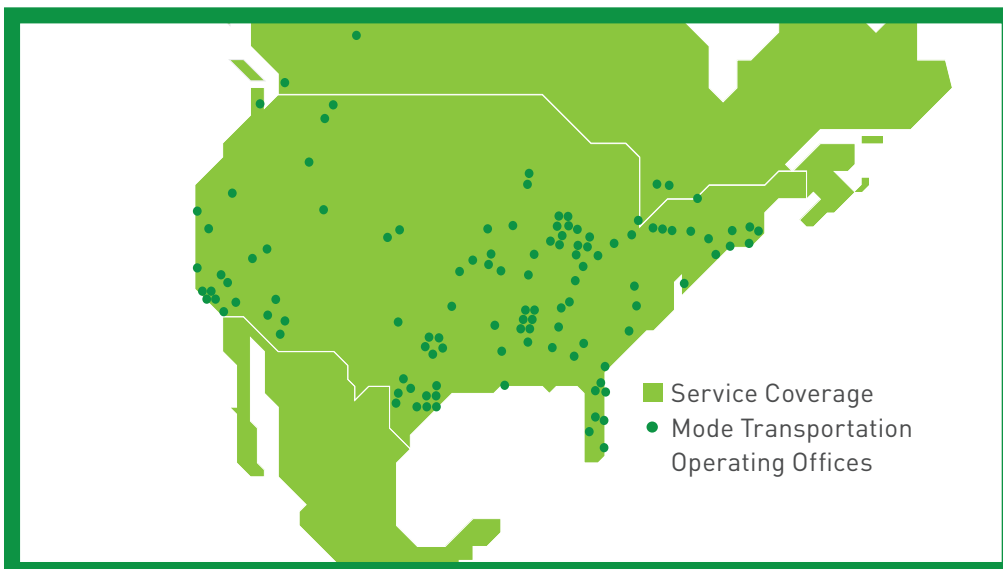

Our highly experienced professionals tailor cost-effective truckload, intermodal, less-than-truckload (LTL) and international transportation solutions for thousands of businesses.

## NETWORK ACCESS

International, National, Regional and Local

**FREIGHT BROKERAGE** 250+ Independent Agents  
100+ Office Locations

**TRUCKLOAD AND LESS-THAN-TRUCKLOAD** 14,000+ Carriers

**INTERMODAL** All Class I Rails  
Preferred Drayage Network  
500 + Refrigerated Units  
Plus Access to Intermodal Network

## CORE SERVICES

- ➔ Centralized transportation management
- ➔ Truckload — refrigerated, dry, flatbed, heavy, wide, high and hazmat
- ➔ Intermodal — drayage, refrigerated and dry
- ➔ Less-than-truckload (LTL) — national, regional and local
- ➔ International services - air and ocean
- ➔ Railcar management programs
- ➔ Order management
- ➔ Shipment planning/optimization
- ➔ Carrier procurement/contracting
- ➔ Claims administration
- ➔ Freight bill audit and payment
- ➔ Comprehensive analysis and reporting
- ➔ Additional services such as cross-dock, consolidation, deconsolidation, liftgate service and residential pick-up/delivery
- ➔ Web-based, real-time Transportation Management System, TRITAN™, provides shipment management and visibility from beginning to end

## COAST-TO-COAST NORTH AMERICAN COVERAGE

Mode Transportation's 100+ regional offices provide complete transportation solutions throughout the United States, Canada and Mexico.